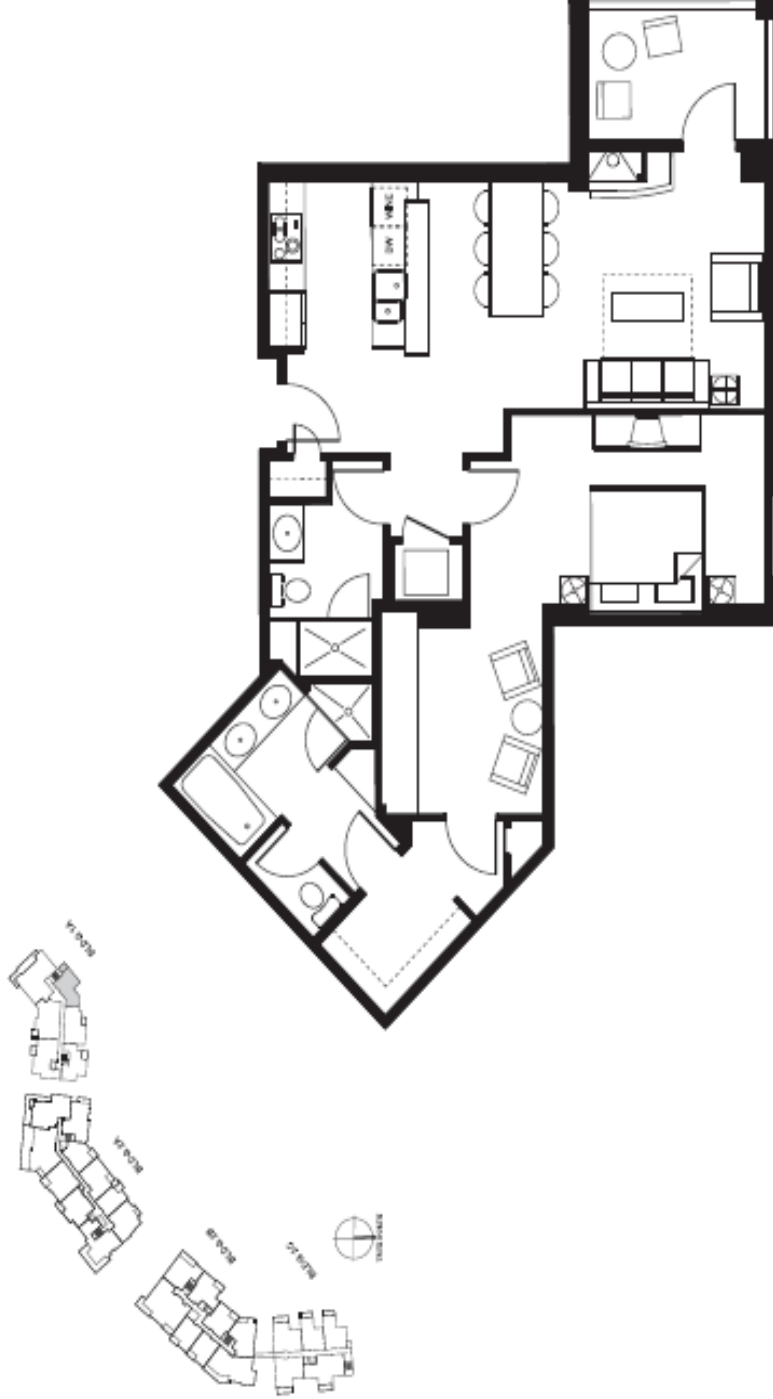

Hayden Lodge

200 LEVEL

1-Bedroom

Suite Type: 1A-ACC

Numbers: 203

Approx. area: 676 sq. ft.

These are preliminary site layouts only. The developer reserves the right to make changes to floorplans, project design, specifications, and features. Final dimensions, square footage, and floorplans may vary.

Hayden Lodge

300 LEVEL

1-Bedroom

Suite Type: 1B

Numbers: 303

Approx. area: 1018 sq. ft.

These are preliminary site layouts only. The developer reserves the right to make changes to floorplans, project design, specifications, and features. Final dimensions, square footages, and floorplans may vary.