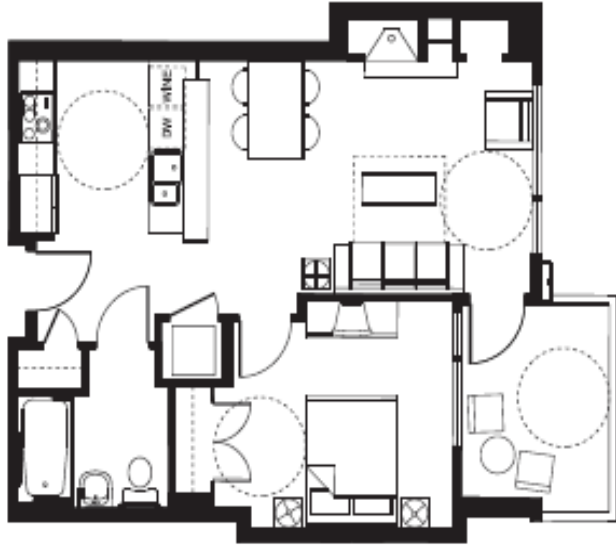

Hayden Lodge

200 LEVEL

1-Bedroom

Suite Type: 1A-ACC

Numbers: 203

Approx. area: 676 sq. ft.

These are preliminary site layouts only. The developer reserves the right to make changes to floorplans, project design, specifications, and features. Final dimensions, square footage, and floorplans may vary.

Hayden Lodge

300 LEVEL

1-Bedroom

Suite Type: 1B

Numbers: 303

Approx. area: 1018 sq. ft.

These are preliminary site layouts only. The developer reserves the right to make changes to floorplans, project design, specifications, and features. Final dimensions, square footages, and floorplans may vary.